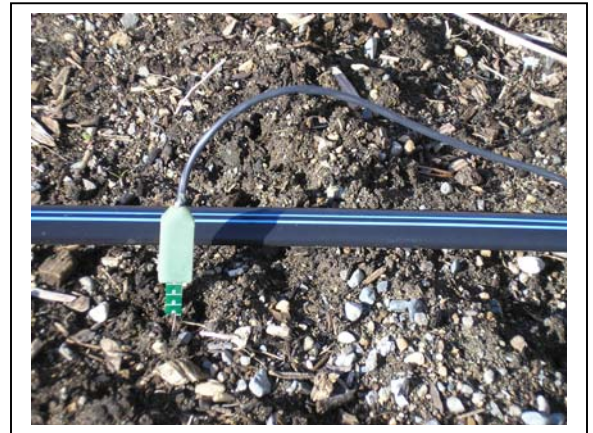

Reduce Your Footprint – without changing your life...
The Conservepump™ Hose-end provides the world's best high-efficiency garden irrigation- you conserve water and protect your plants at the same time.

The soil moisture sensor is the key to the system's smart operation

Automatic watering, only when you need it (or when you're away!)

Do you want your garden to be watered properly when you're there or while you go away on holidays without wasting water?

The Hose-end is the most sophisticated homeowner-installed watering device available on the market today. Its state of the art controller monitors the garden soil's moisture and waters only when it's needed!